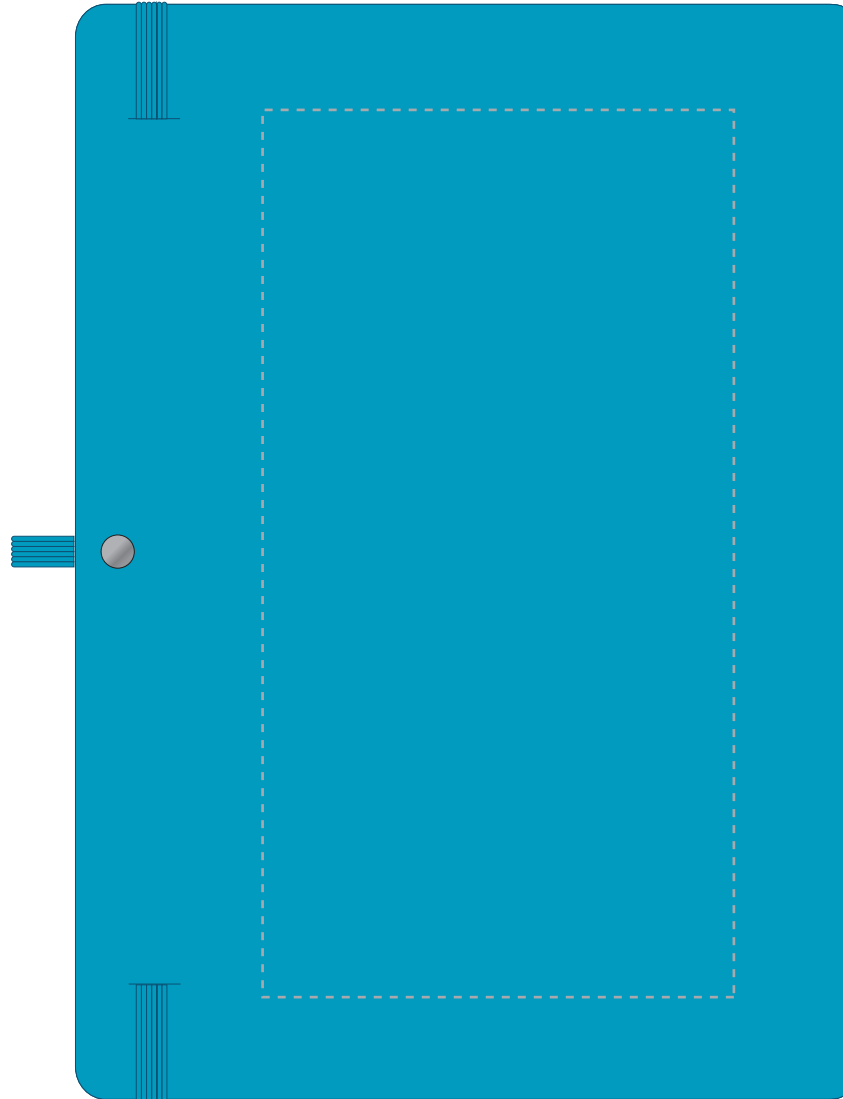

Your Ref:	Quantity:	Product Code: QS0344
Our Ref:	Version: 1	Product Colour: CYAN

PRINTING CONCERNS:

We stock this item in the following colours

PANTONE REFERENCE(S)

● Debossing/ Foil blocking

Due to the nature of the product the print position may vary by 2 - 3 mm

ARTWORK SCALE 50%

Back