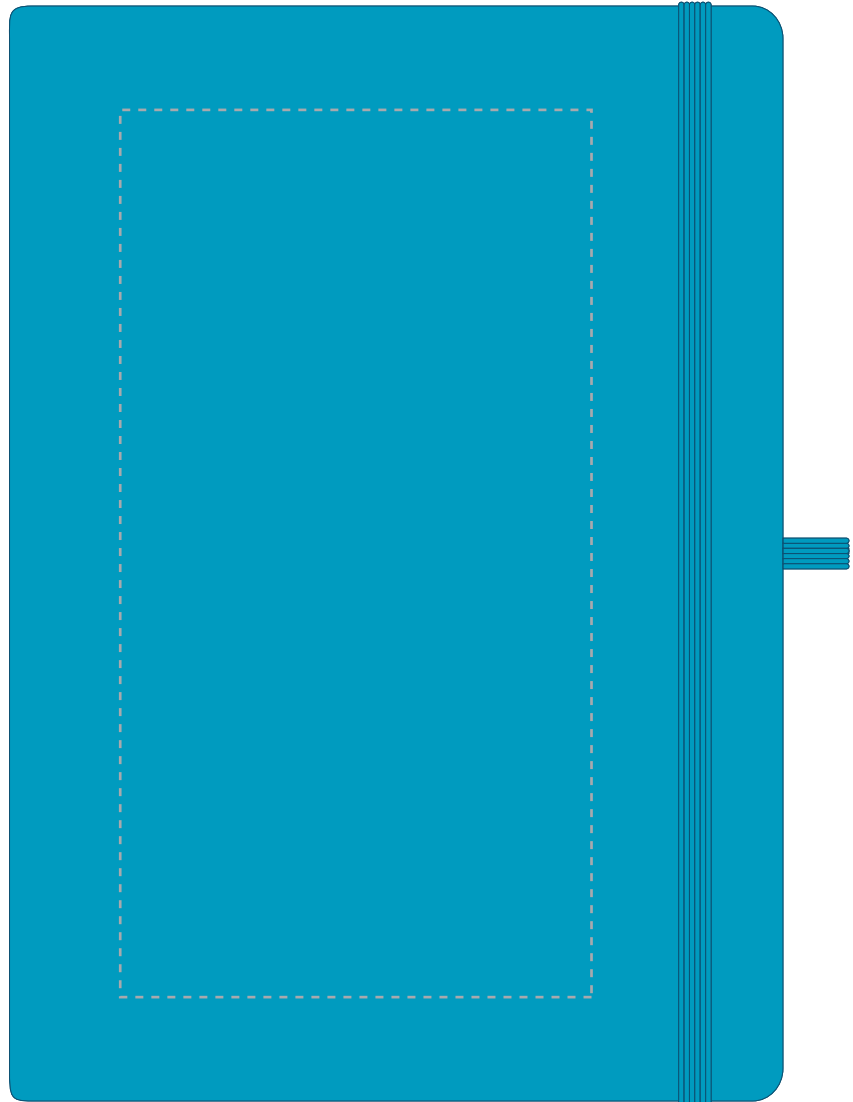

Your Ref:	Quantity:	Product Code: QS0344
Our Ref:	Version: 1	Product Colour: CYAN

**PRINTING CONCERNS:**

We stock this item in the following colours

**PANTONE REFERENCE(S)**

● Debossing/ Foil blocking

Due to the nature of the product the print position may vary by 2 - 3 mm

ARTWORK SCALE 50%  
FrontProduct Image for visualisation  
- colours may vary

- CENTRED TO PRINT AREA
- CENTRED TO NOTEBOOK

The dashed line is to demonstrate print area and will not appear on your printed item

The dashed line is to demonstrate print area and will not appear on your printed item

**PLEASE NOTE:**

- All colours including print and product are for visual purposes only and should not be regarded as the actual colour of the product and print.
- Some products may vary from batch to batch and may differ from previous orders.
- The colour and texture of a product can also have an effect on the final print colour.
- By approving this order we accept that you understand these terms.